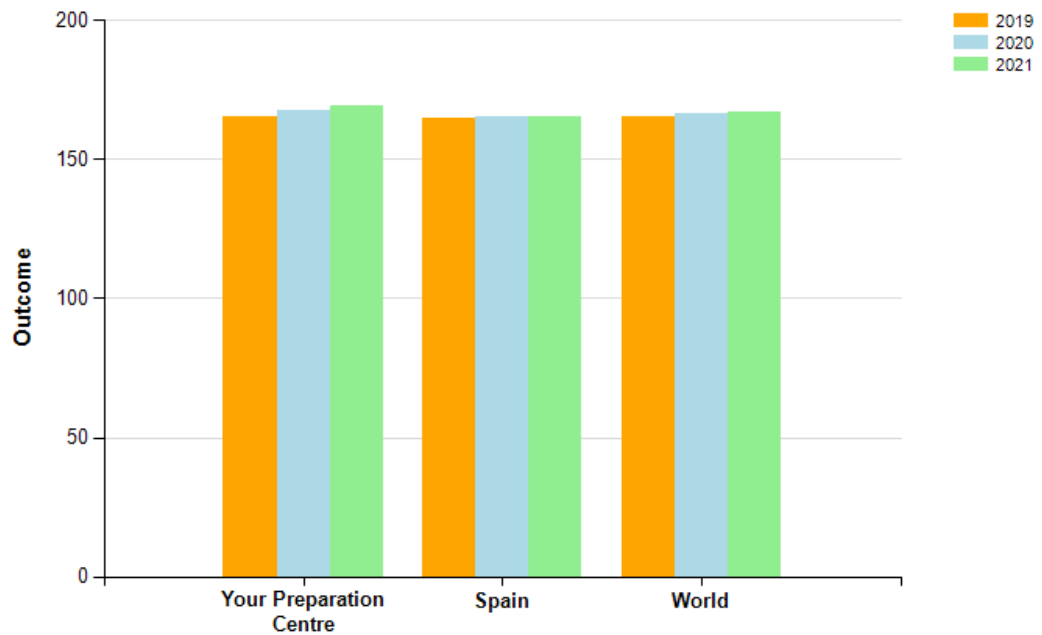

Performance Reports

click [here](#) to download your preparation centre's performance reports.

Exam Year

of 1

Select a format

Report Navigation	Year	Your Preparation Centre	Spain	World
FAQs	2019	165.3	164.4	165.3
Year on Year Grade Distributions	2020	167.3	165.4	166.6
	2021	169.0	165.2	166.7

- Group Grade Distributions
- Group Grade Distributions by Period
- Year on Year Cambridge English Scale Score Comparisons
- Group Skills Comparisons

Average Cambridge English Scale Score by year & group for First