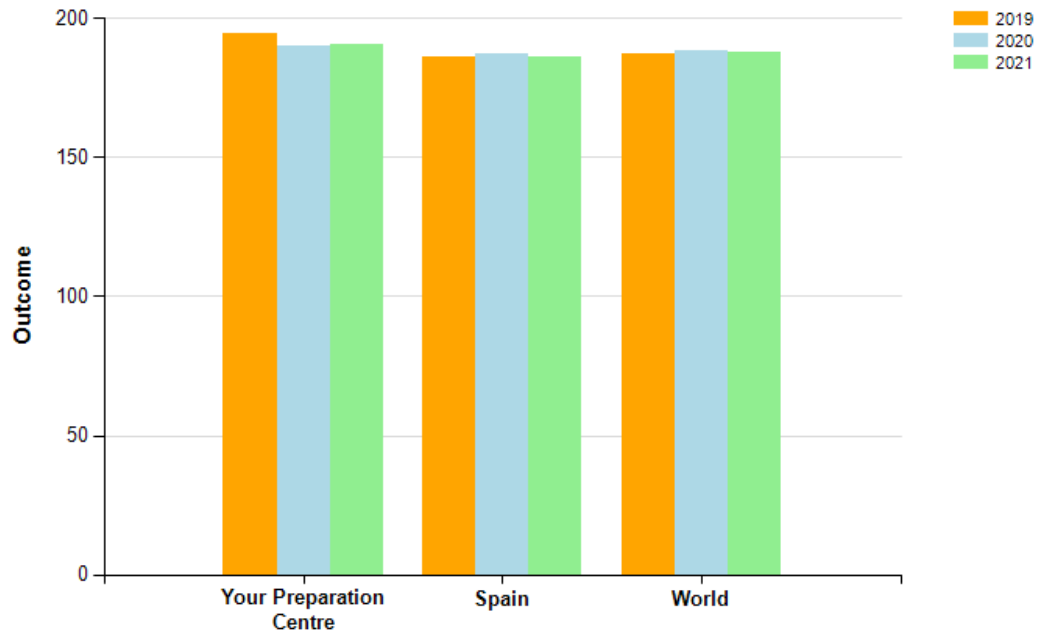

Performance Reports

click [here](#) to download your preparation centre's performance reports.

Exam Year

1 of 1

Report Navigation	Year	Your Preparation Centre	Spain	World
FAQs	2019	194.2	185.7	186.8
Year on Year Grade Distributions	2020	190.0	186.8	188.1
	2021	190.2	186.2	187.7

- Report Navigation
- FAQs
- Year on Year Grade Distributions
- Group Grade Distributions
- Group Grade Distributions by Period
- Year on Year Cambridge English Scale Score Comparisons
- Group Skills Comparisons

Average Cambridge English Scale Score by year & group for Advanced