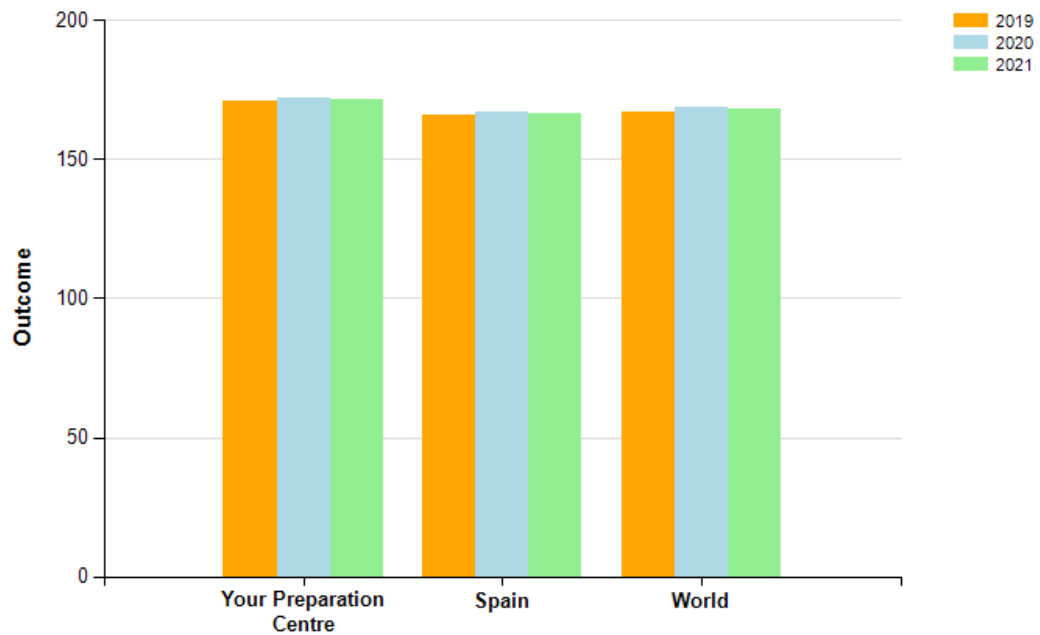

Performance Reports

click [here](#) to download your preparation centre's performance reports.

Exam Year

of 1

Report Navigation	Year	Your Preparation Centre	Spain	World
FAQs	2019	170.5	165.6	166.7
	2020	171.9	167.1	168.4
	2021	171.5	166.6	168.0

[Group Grade Distributions](#)

[Group Grade Distributions by Period](#)

[Year on Year Cambridge English Scale Score Comparisons](#)

[Group Skills Comparisons](#)

Average Cambridge English Scale Score by year & group for First for Schools