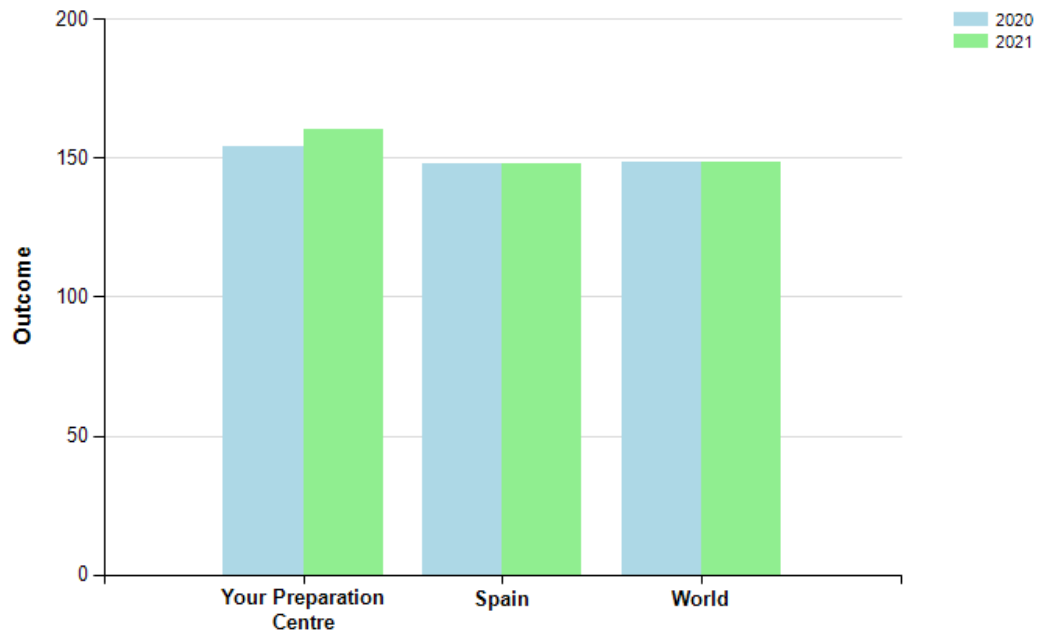

Performance Reports

click [here](#) to download your preparation centre's performance reports.

Exam

Year

1 of 1

Select a format Export

Report Navigation	Year	Your Preparation Centre	Spain	World
FAQs	2020	154.0	147.6	148.3
Year on Year Grade Distributions	2021	160.0	147.7	148.5

- Report Navigation
- FAQs
- Year on Year Grade Distributions
- Group Grade Distributions
- Group Grade Distributions by Period
- Year on Year Cambridge English Scale Score Comparisons
- Group Skills Comparisons

Average Cambridge English Scale Score by year & group for Preliminary