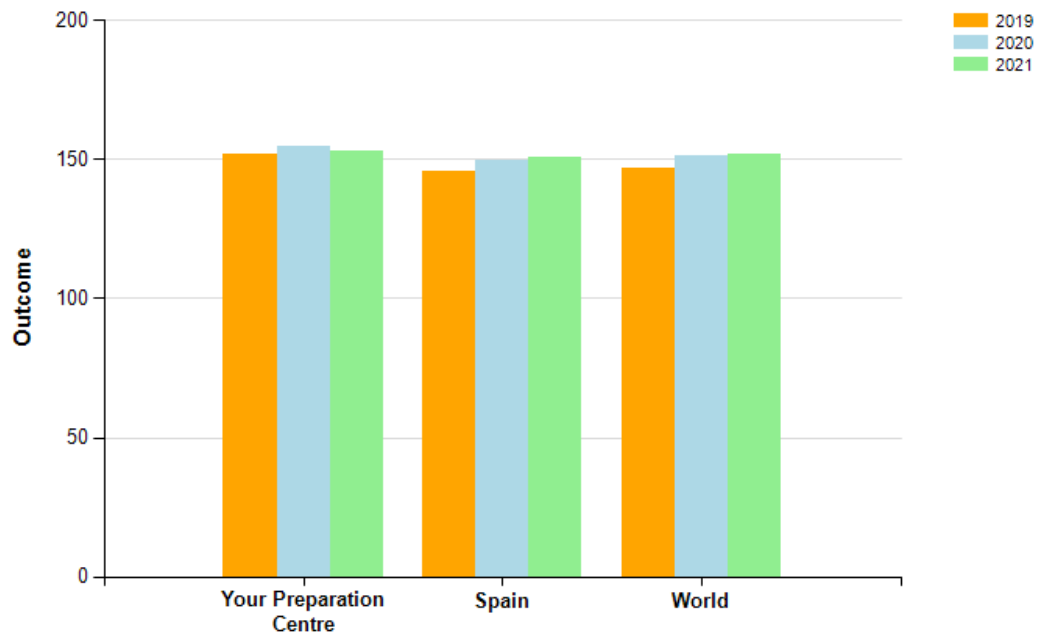

Performance Reports

click [here](#) to download your preparation centre's performance reports.

Exam Year

1 of 1

Report Navigation	Year	Your Preparation Centre	Spain	World
FAQs	2019	151.9	145.6	146.8
Year on Year Grade Distributions	2020	154.7	149.6	151.0
	2021	152.6	150.4	151.6

- Group Grade Distributions
- Group Grade Distributions by Period
- Year on Year Cambridge English Scale Score Comparisons
- Group Skills Comparisons

Average Cambridge English Scale Score by year & group for Preliminary for Schools